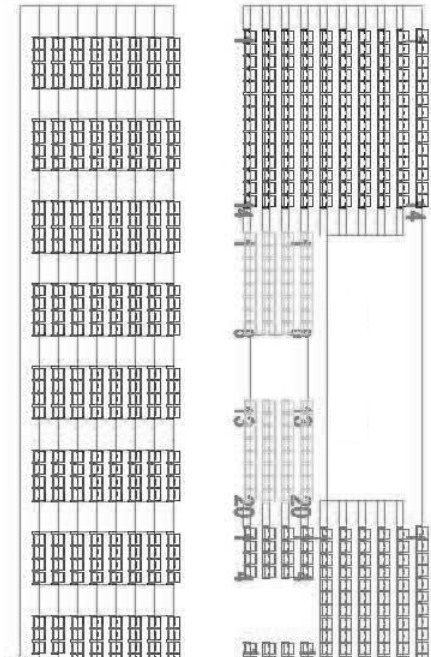

Chris Evert/Raymond James
PRO-CELEBRITY TENNIS CLASSIC

Delray Beach Tennis Center Full Stadium

RAYMOND JAMES®

Individual solutions from independent advisors

↑ G E N E R A L A D M I S S I O N S E A T I N G ↑

O

N

M

L

A

B

C

D

E

K

J

I

H

G

F