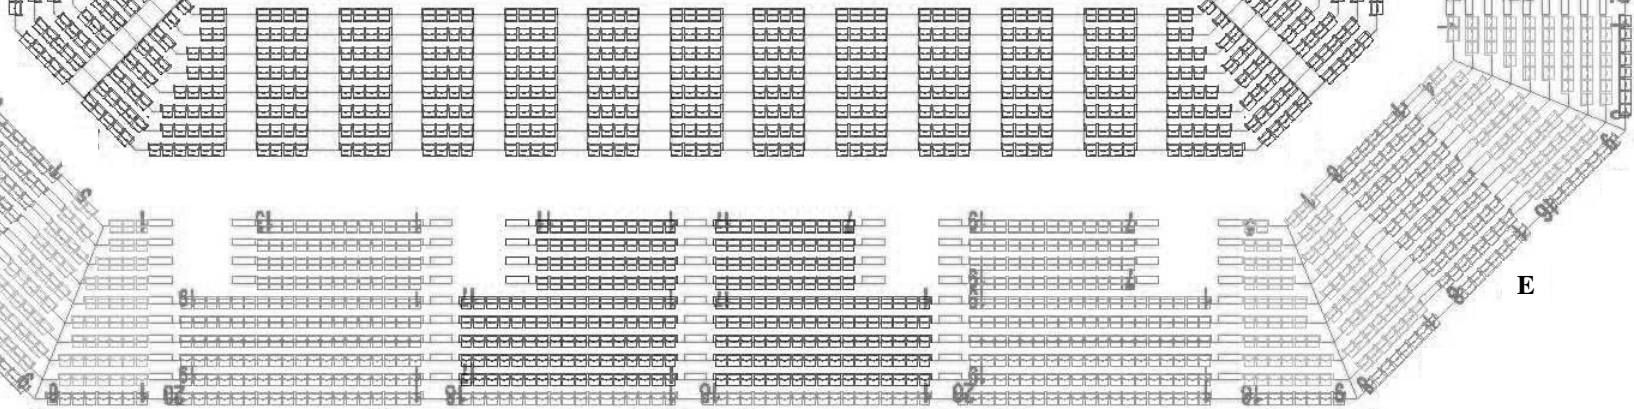

Chris Evert/Raymond James
PRO-CELEBRITY TENNIS CLASSIC

Delray Beach Tennis Center Full Stadium

RAYMOND JAMES®

Individual solutions from independent advisors

↑ G E N E R A L A D M I S S I O N S E A T I N G ↑

O

N

M

L

A

B

C

D

E

K

J

I

H

G

F