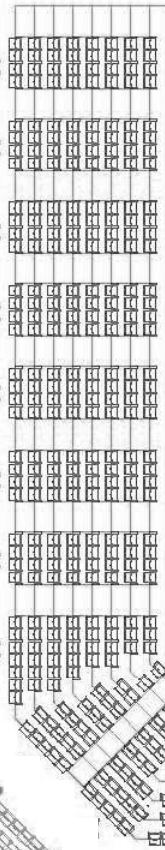

Chris Evert/Raymond James
PRO-CELEBRITY TENNIS CLASSIC

Delray Beach Tennis Center Full Stadium

RAYMOND JAMES®

Individual solutions from independent advisors

↑ G E N E R A L A D M I S S I O N S E A T I N G ↑

O

N

M

L

A

B

C

D

E

K

J

I

H

G

F